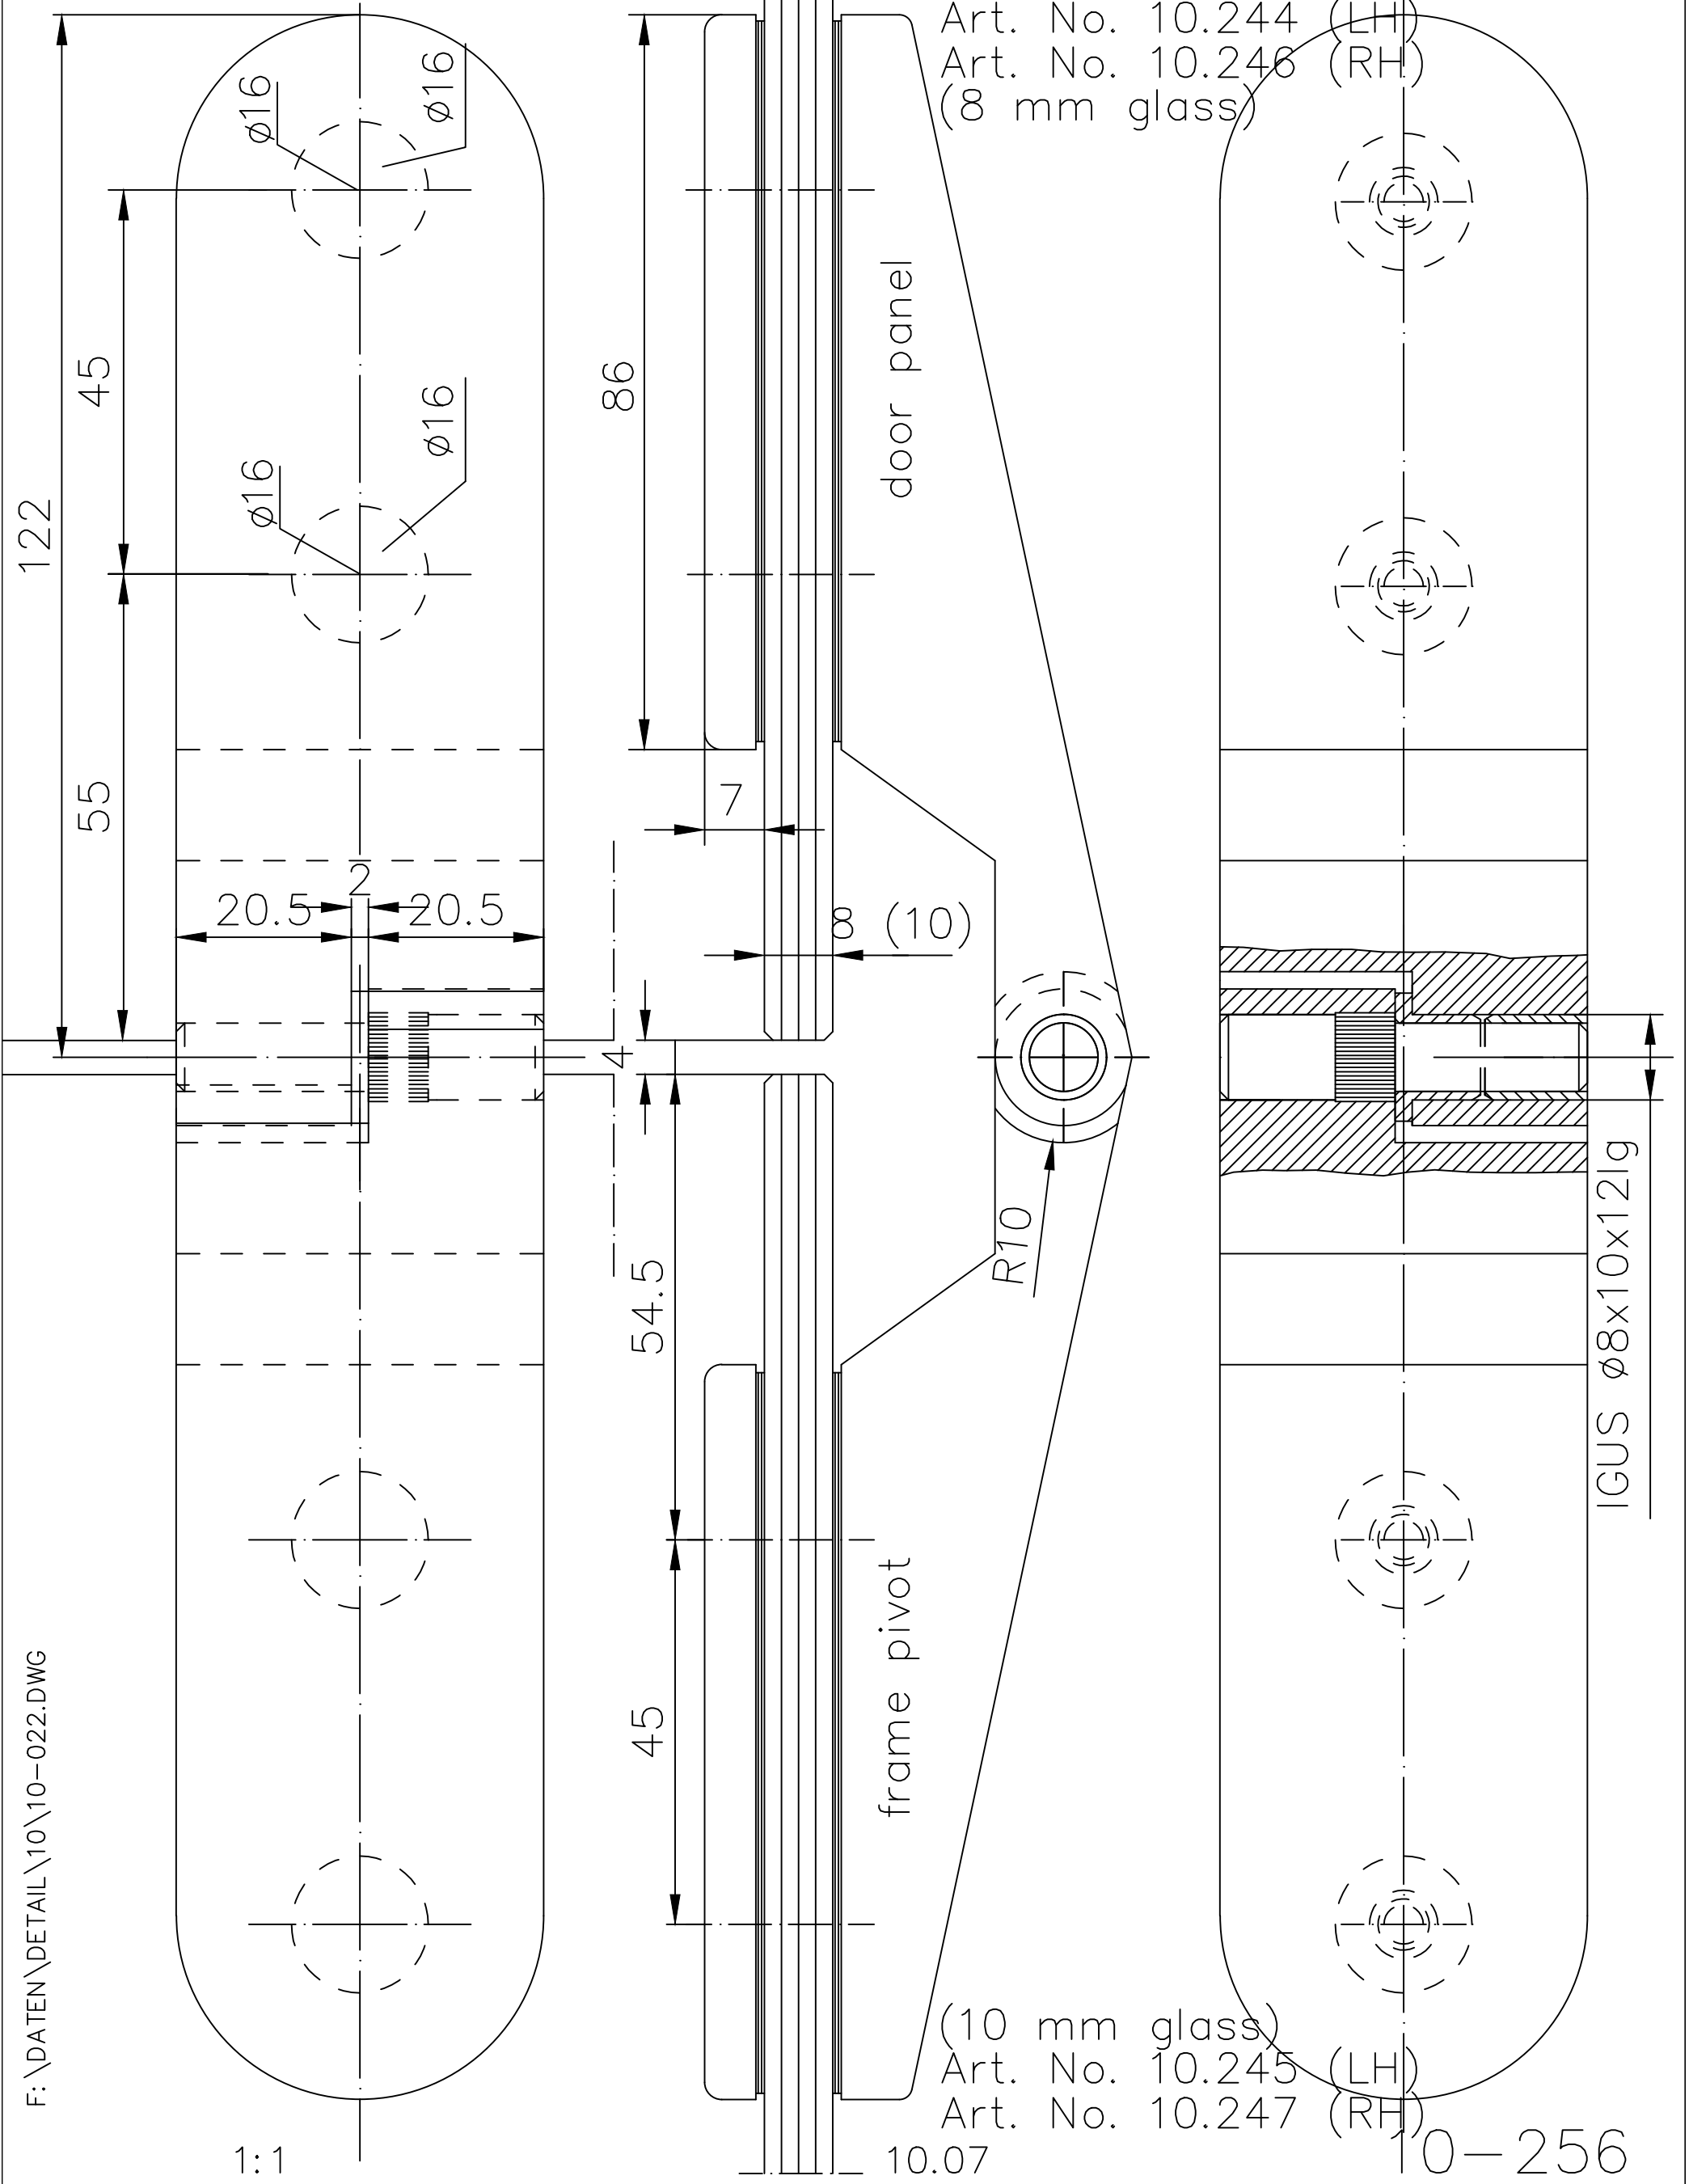

Studio-RONDO-Bierge

door weight max. 35 kg
door panel DIN LH (drawn)

glass to glass
max. opening angle 100°
(to set door stop)

Art. No. 10.244 (LH)
Art. No. 10.246 (RH)
(8 mm glass)

F:\DATEN\DETAIL\10\10-022.DWG

1:1

(10 mm glass)
Art. No. 10.245 (LH)
Art. No. 10.247 (RH)

10.07

10-256